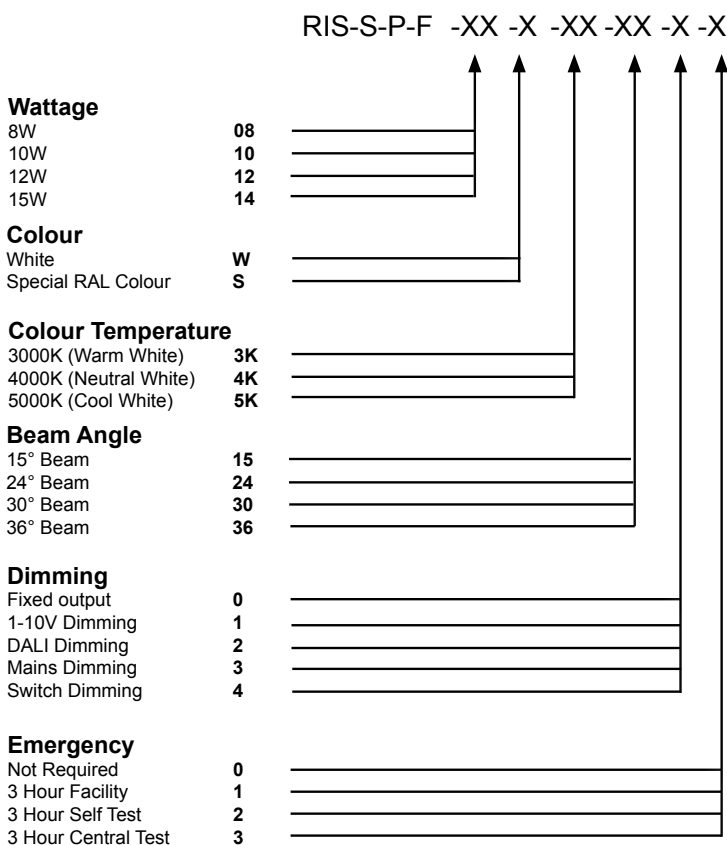

Example of Code:

RIS-S-P-F-12-W-3K-30-0-0

Wattage:	12W
Colour:	White
Colour Temp.:	3000K
Beam Angle:	30°
Dimming:	Fixed output
Emergency:	Not Required