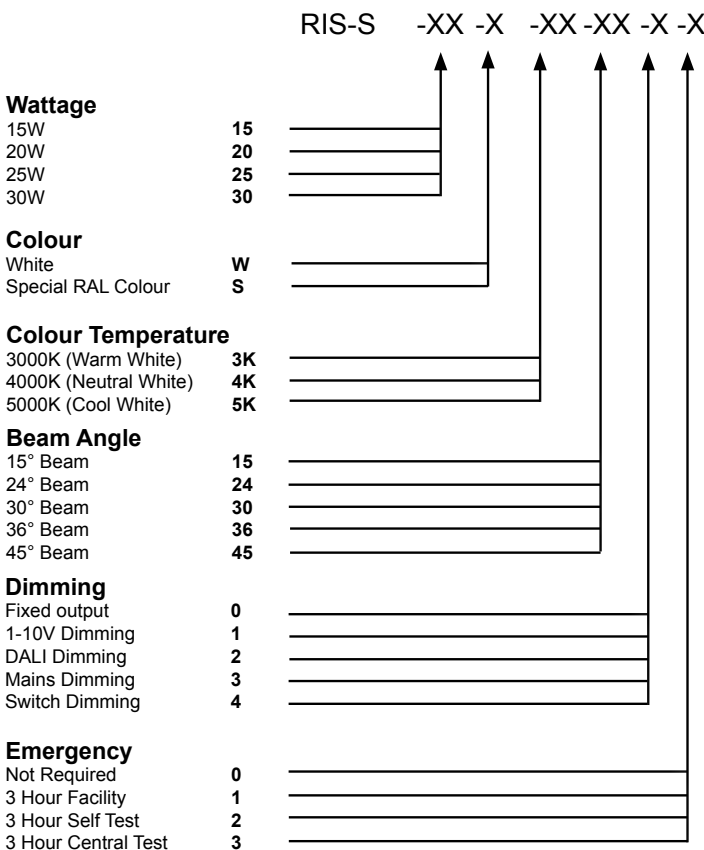

Example of Code:

RIS-S-15-W-3K-30-0-0

Wattage:	15W
Colour:	White
Colour Temp.:	3000K
Beam Angle:	30°
Dimming:	Fixed output
Emergency:	Not Required