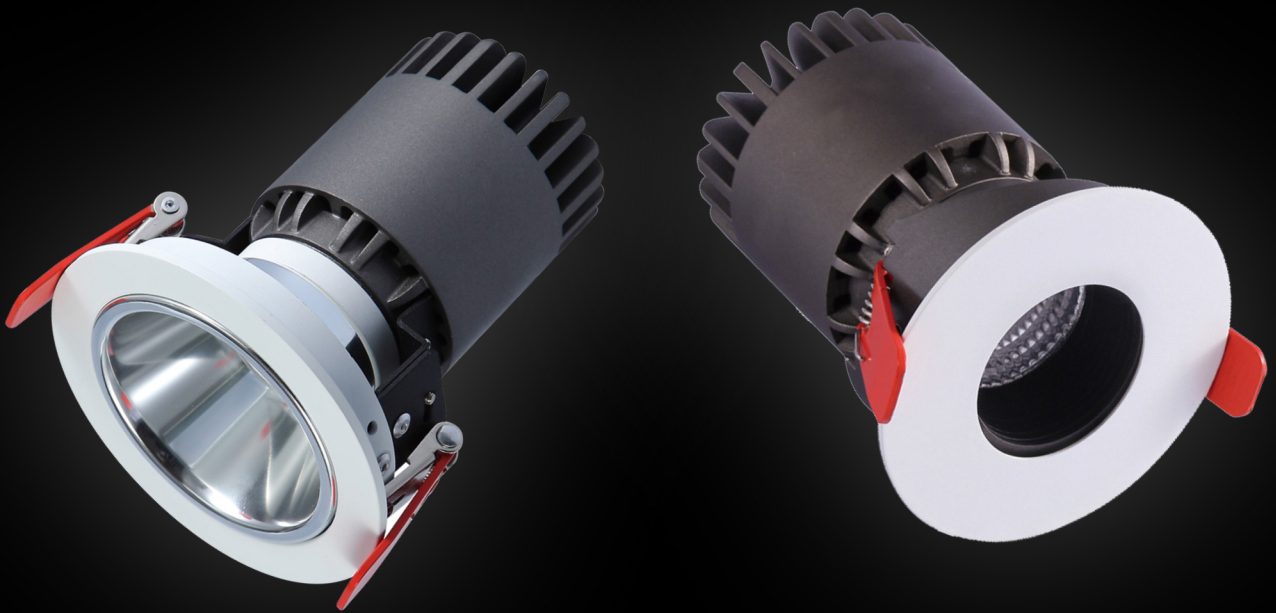

LED UK

THE RISA RANGE