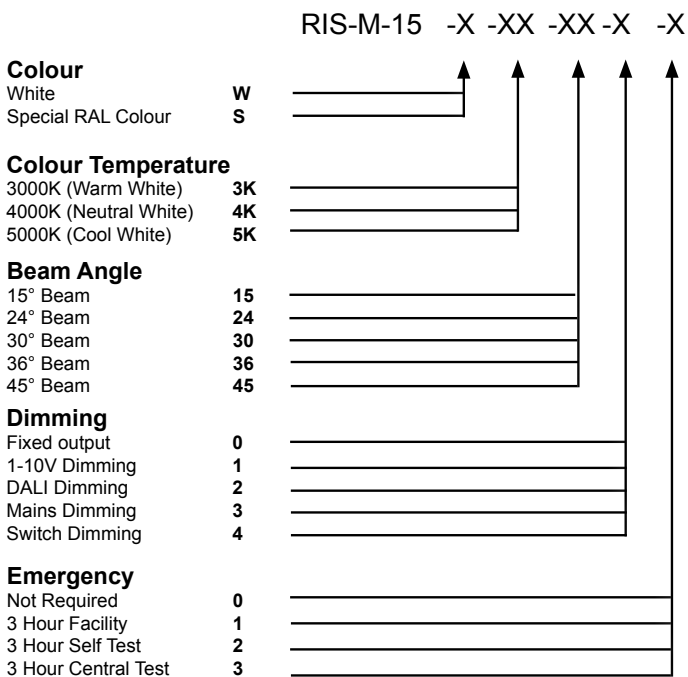

Example of Code:

RIS-M-15-W-3K-30-0-0

Colour: White
 Colour Temp.: 3000K
 Beam Angle: 30°
 Dimming: Fixed output
 Emergency: Not Required

Risa Mini		
Power	15 W	
Dimensions	Ø96 x 116.5mm	Cutout: Ø90mm
Weight	1.3kg	
Installation	Ceiling Tile/ Plasterboard	
Voltage	220-240Vac	