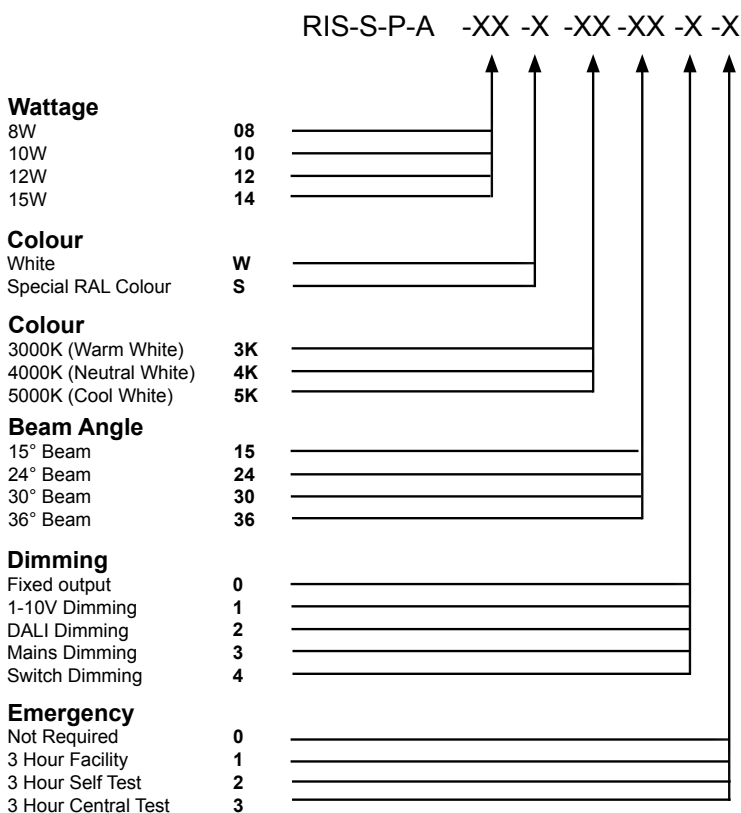

Example of Code:

RIS-S-P-A-12-W-3K-30-0-0

Wattage: 12W
Colour: White
Colour Temp.: 3000K
Beam Angle: 30°
Dimming: Fixed output
Emergency: Not Required